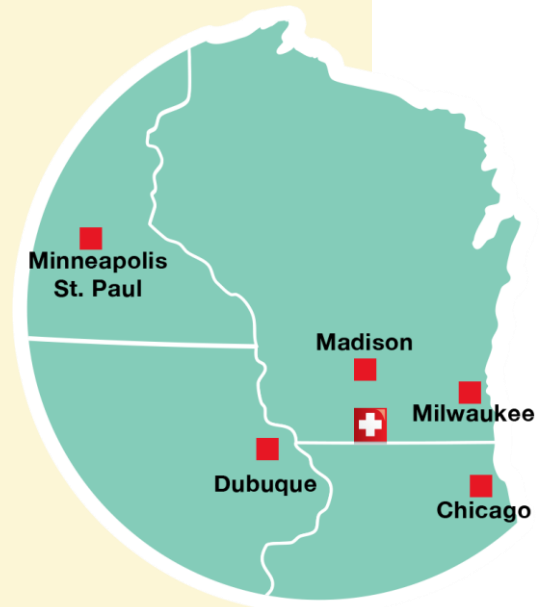

NEW GLARUS, WI

AMERICA'S LITTLE SWITZERLAND.

New Glarus has a magic all its own, making it easy to see why the Swiss founders chose to settle in the picturesque hills of Green County. More than 150 years later, New Glarus is as beautiful and prosperous as ever.

EMPLOYMENT & ECONOMY

TOP EMPLOYERS:

NEW GLARUS BREWING COMPANY: Independently owned craft brewery producing world-class, handcrafted beers.

Jack Links Beef Jerky: Leader in the meat snack category & fastest meat snack manufacturer worldwide.

Madison: **22 miles north**

Dubuque: **72 miles west**

Milwaukee: **106 miles east**

Chicago: **120 miles south**

Minneapolis: **283 miles northwest**

Population: **2,153**

Median Age: **39.98**

Labor Force Size: **1,206**

JANESVILLE HOSPITALS

Mercy Hospital & Trauma Center – **40 miles**

St. Mary's Hospital – **43 miles**

MADISON HOSPITALS

Meriter Hospital – **27 miles**

UW-Madison Hospital – **28 miles**

St. Mary's Hospital – **29 miles**